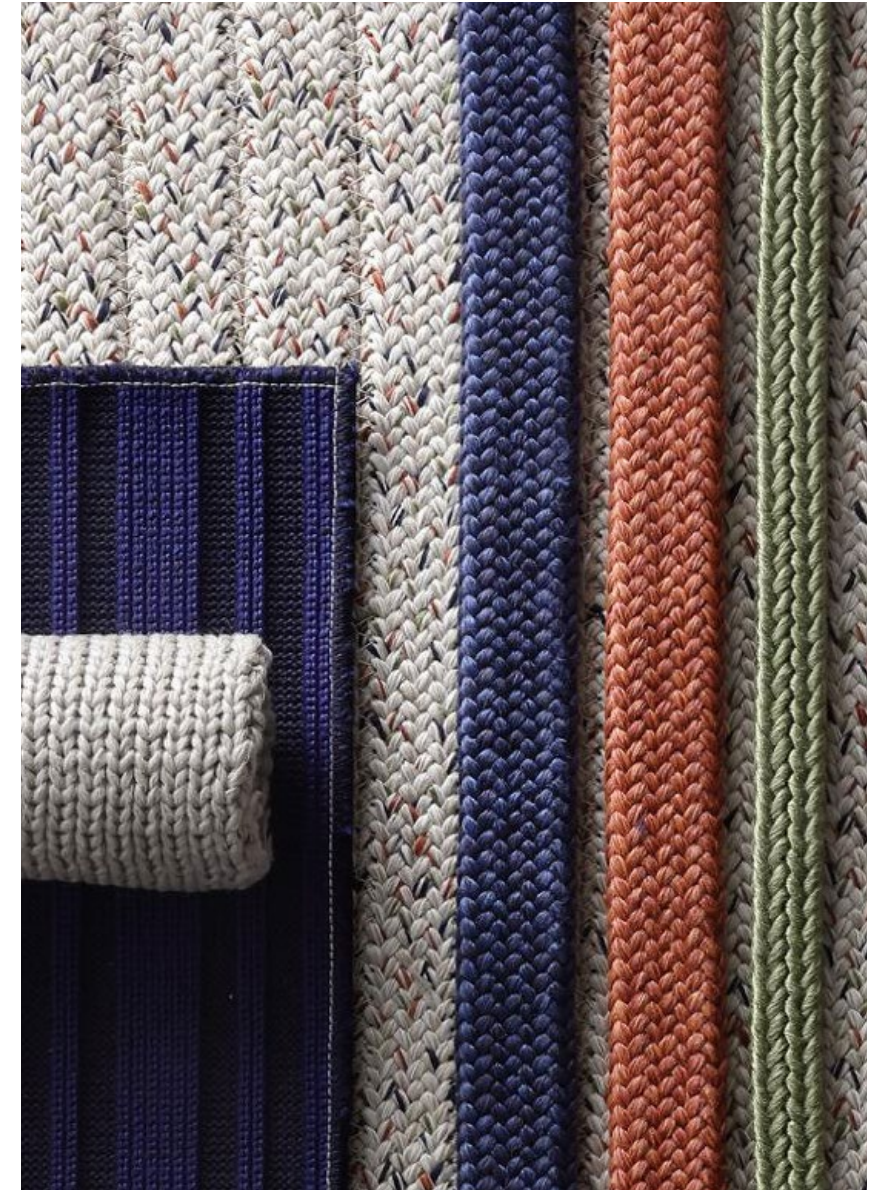

Materials and yarns

All the materials used in NODO Italia have been selected by the resistance in the external environment which can be very aggressive due to the air salinity, air pollution, UV rays, or the touch of organic material, which makes them easier to maintain and clean.

Tutti i materiali componenti i prodotti del Brand Nodoitalia sono stati selezionati per le caratteristiche di massima resistenza in ambiente esterno che in alcuni casi può essere molto aggressivo a causa della salinità dell'aria, dell'inquinamento atmosferico, dell'azione dei raggi UV o per il deposito di materiale organico e per la loro semplicità di manutenzione e pulizia.