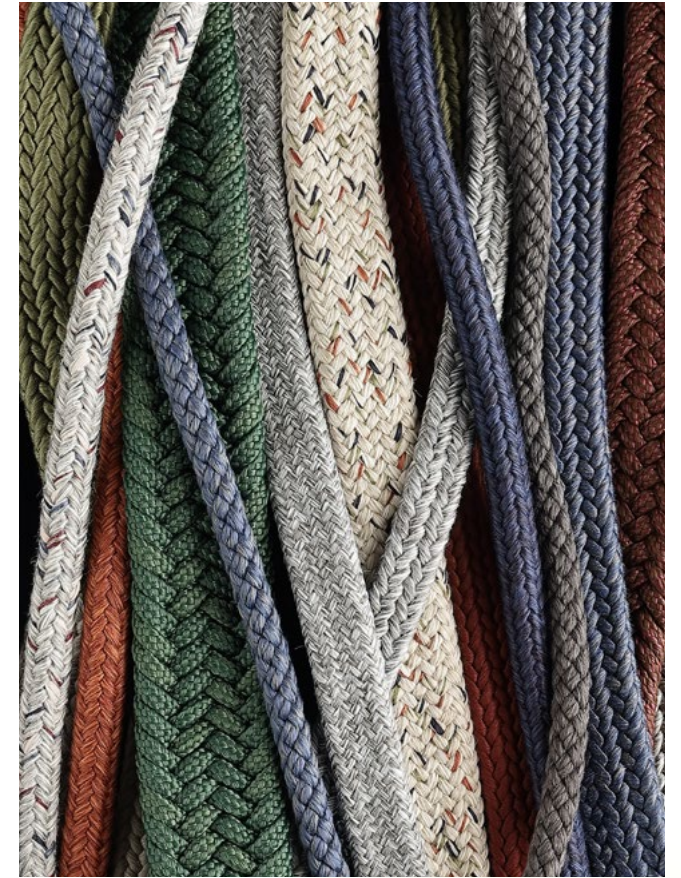

Nodo is the solution for the outdoors upholstery, that allows you to create complete, coordinated, and customizable environments. An evolved technology that put together performances and quality in terms of sustainability, softness, and resistance.

Nodo è il brand di soluzioni in tessuto per l'outdoor, che permette di creare ambienti completi, coordinati e personalizzabili a partire da un unico filo conduttore. Un tech tex evoluto che unisce straordinarie performance tecniche e caratteristiche uniche in termini di sostenibilità, morbidezza e resistenza.

Nodo, starts from a fabric that becomes designs, a thread that turns into comforts, and a weft that awes the environment.

Nodo è tessuto che diventa design, filo che si trasforma in comfort, trama che conquista l'ambiente.