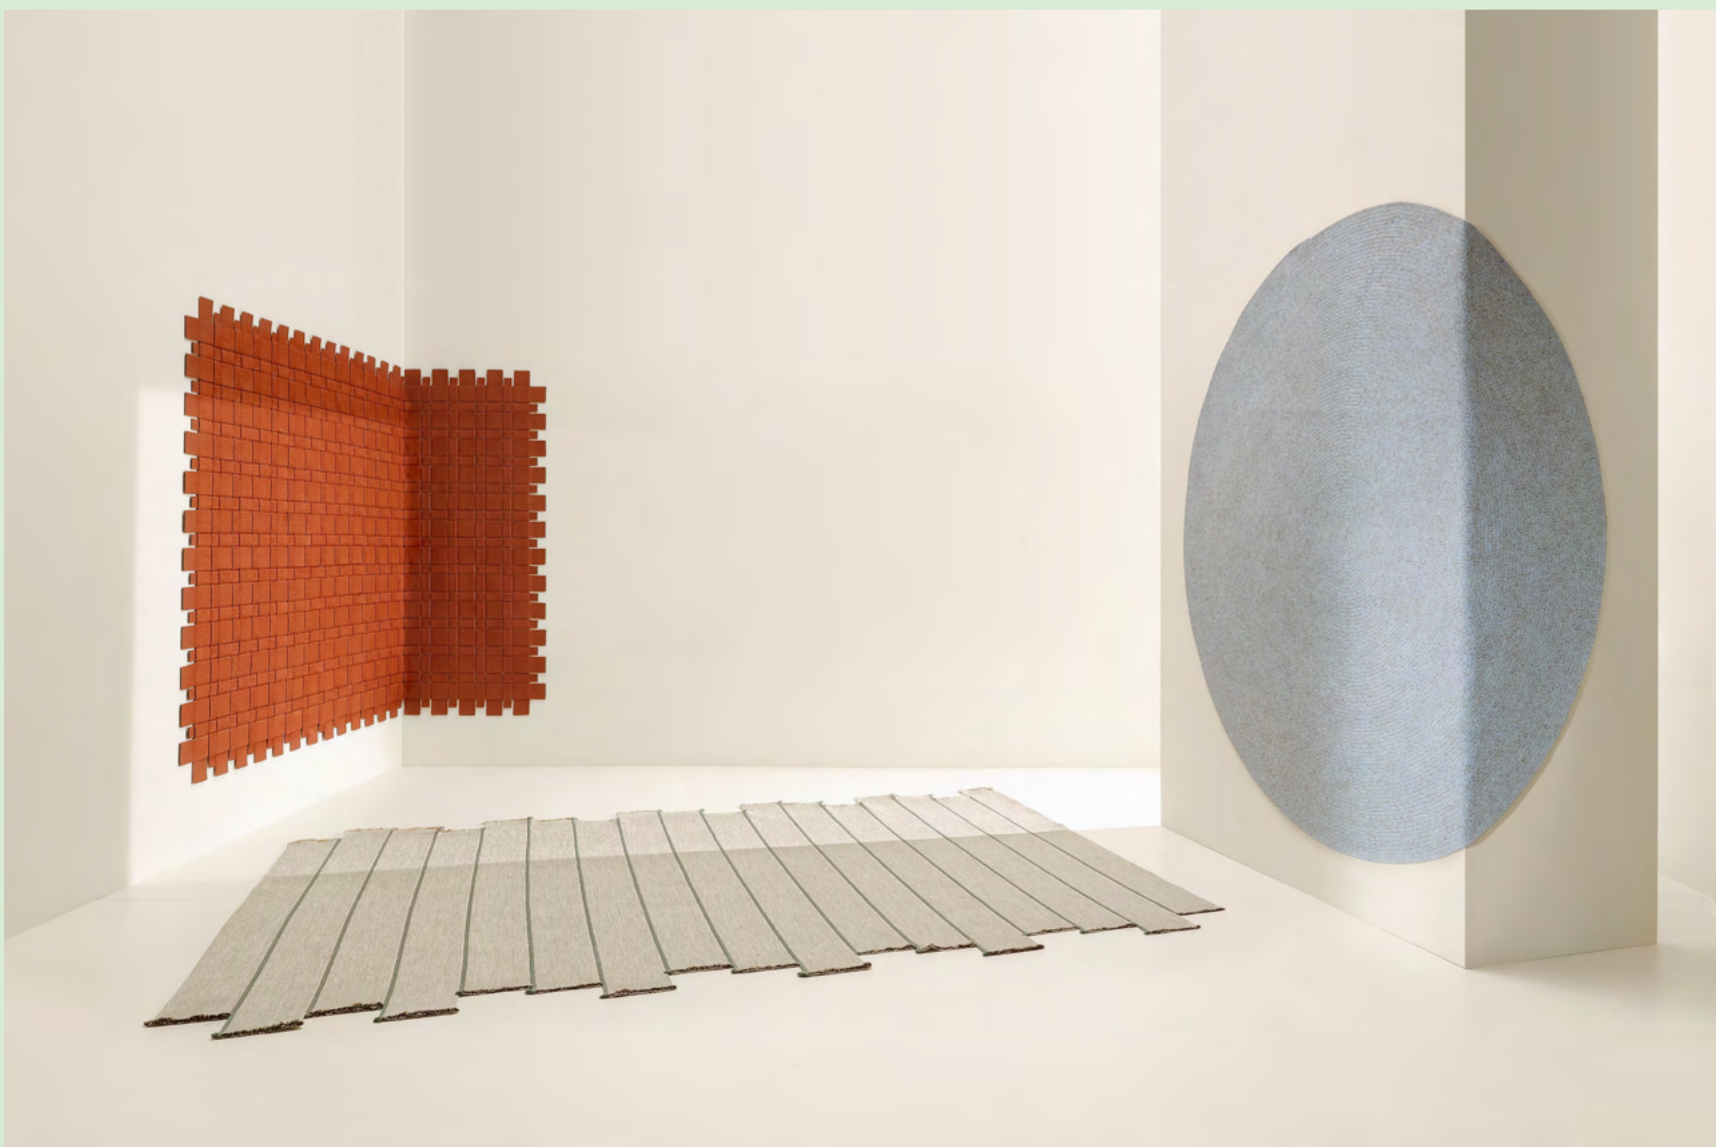

nodoitalia

Each piece is a unique, designed to balance functionality and freedom of expression. It integrates seamlessly with indoor and outdoor furnishings, creating coordinated environments down to the finest detail.

Ogni creazione è unico, pensato per unire funzionalità e libertà espressiva. Si integra armoniosamente con gli arredi indoor e outdoor, dando vita ad ambienti coordinati in ogni dettaglio.

An element that defines space and gives it character. The rug becomes a focal point, shaping the atmosphere with a strong yet refined presence.

Un elemento capace di definire lo spazio e conferirgli carattere. Il tappeto diventa protagonista, modellando l'ambiente con una presenza forte ed elegante.