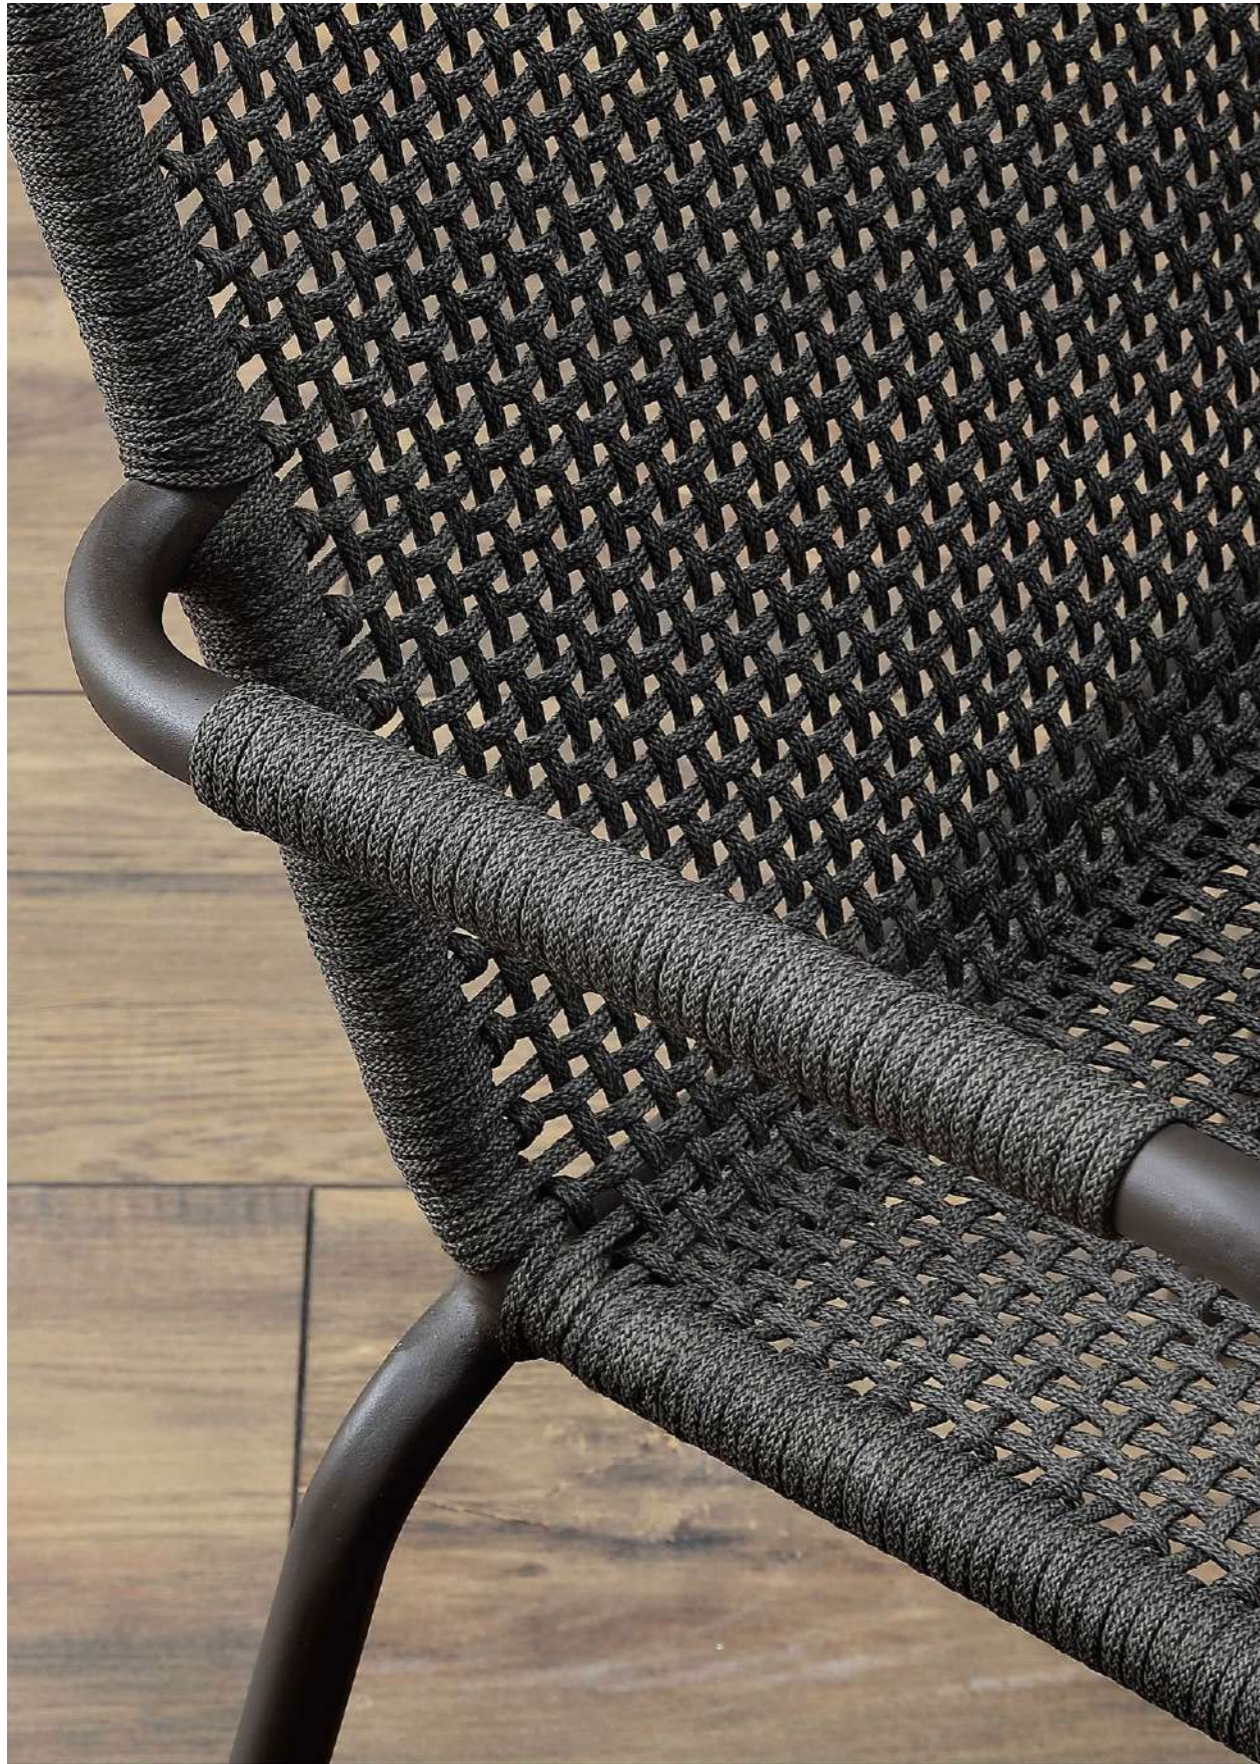

Via

Info | pp. 198

A complete collection of stackable aluminum outdoor furniture. Featuring a simple yet timeless design, it combines comfort and versatility in every piece. The classic webbing, crafted from Olyna® braided yarns, ensures durability and aesthetic appeal—making it ideal for both residential and contract settings, and perfectly suited to any environment or occasion.

Zip

Info | pp. 199

This modular seating system features a stainless steel frame wrapped in ribbon or braids, made from 100% Olyna® yarn. Deep, elastic strap seats and water-repellent cushions offer lasting comfort and durability. Its clean, extendable design lets you shape large spaces with effortless style, making it perfect for both formal and casual indoor or outdoor settings.