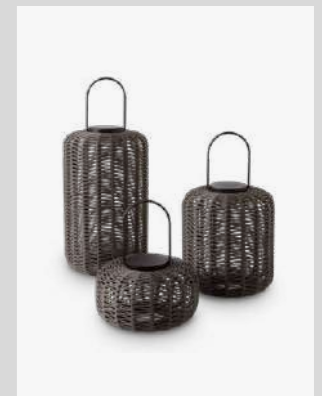

p. 129

SUSY LED LANTERNS
Set of 3 lanterns DARK BRONZE with TRUFFLE braiding.

LANTERNE LED SUSY
Set di 3 lanterne DARK BRONZE con intreccio TRUFFLE.