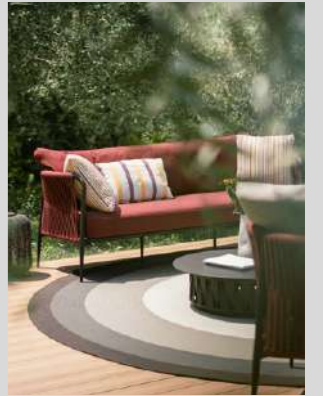

p. 59 CQ COFFEE TABLE Structure WHITE, top LAVA STONE col. ICE CRACKLE.	TAVOLINO CQ COFFEE TABLE Struttura WHITE, piano PIETRA LAVICA col. ICE CRACKLE.

p. 61 EVA 3 SEATER SOFA Frame DARK BRONZE, braid D22 BURGUNDY, cushion AMBRO BURGUNDY. DECORATIVE CUSHIONS Upholstered MIX STRIPE TAPAS, BIG STRIPE TAPAS. SUSY LED LANTERNS Medium size lanterns DARK BRONZE with TRUFFLE braiding. CIRCUS COFFEE TABLES Base DARK BRONZE, DARK GREY ribbon, top DEKTON® SIRIUS. VULCANO RUG Braid CHOCOLATE, DARK GREY, TAUPE, AVANA.	DIVANO 3 POSTI EVA Struttura DARK BRONZE, treccia D22 BURGUNDY, cuscini AMBRO BURGUNDY. CUSCINI DECORATIVI Rivestimento MIX STRIPE TAPAS, BIG STRIPE TAPAS. LANTERNE LED SUSY Dimensione medium DARK BRONZE con intreccio TRUFFLE. TAVOLINO CIRCUS Base DARK BRONZE, nastro DARK GREY, piano DEKTON® SIRIUS. TAPPETO VULCANO Treccia CHOCOLATE, DARK GREY, TAUPE, AVANA.